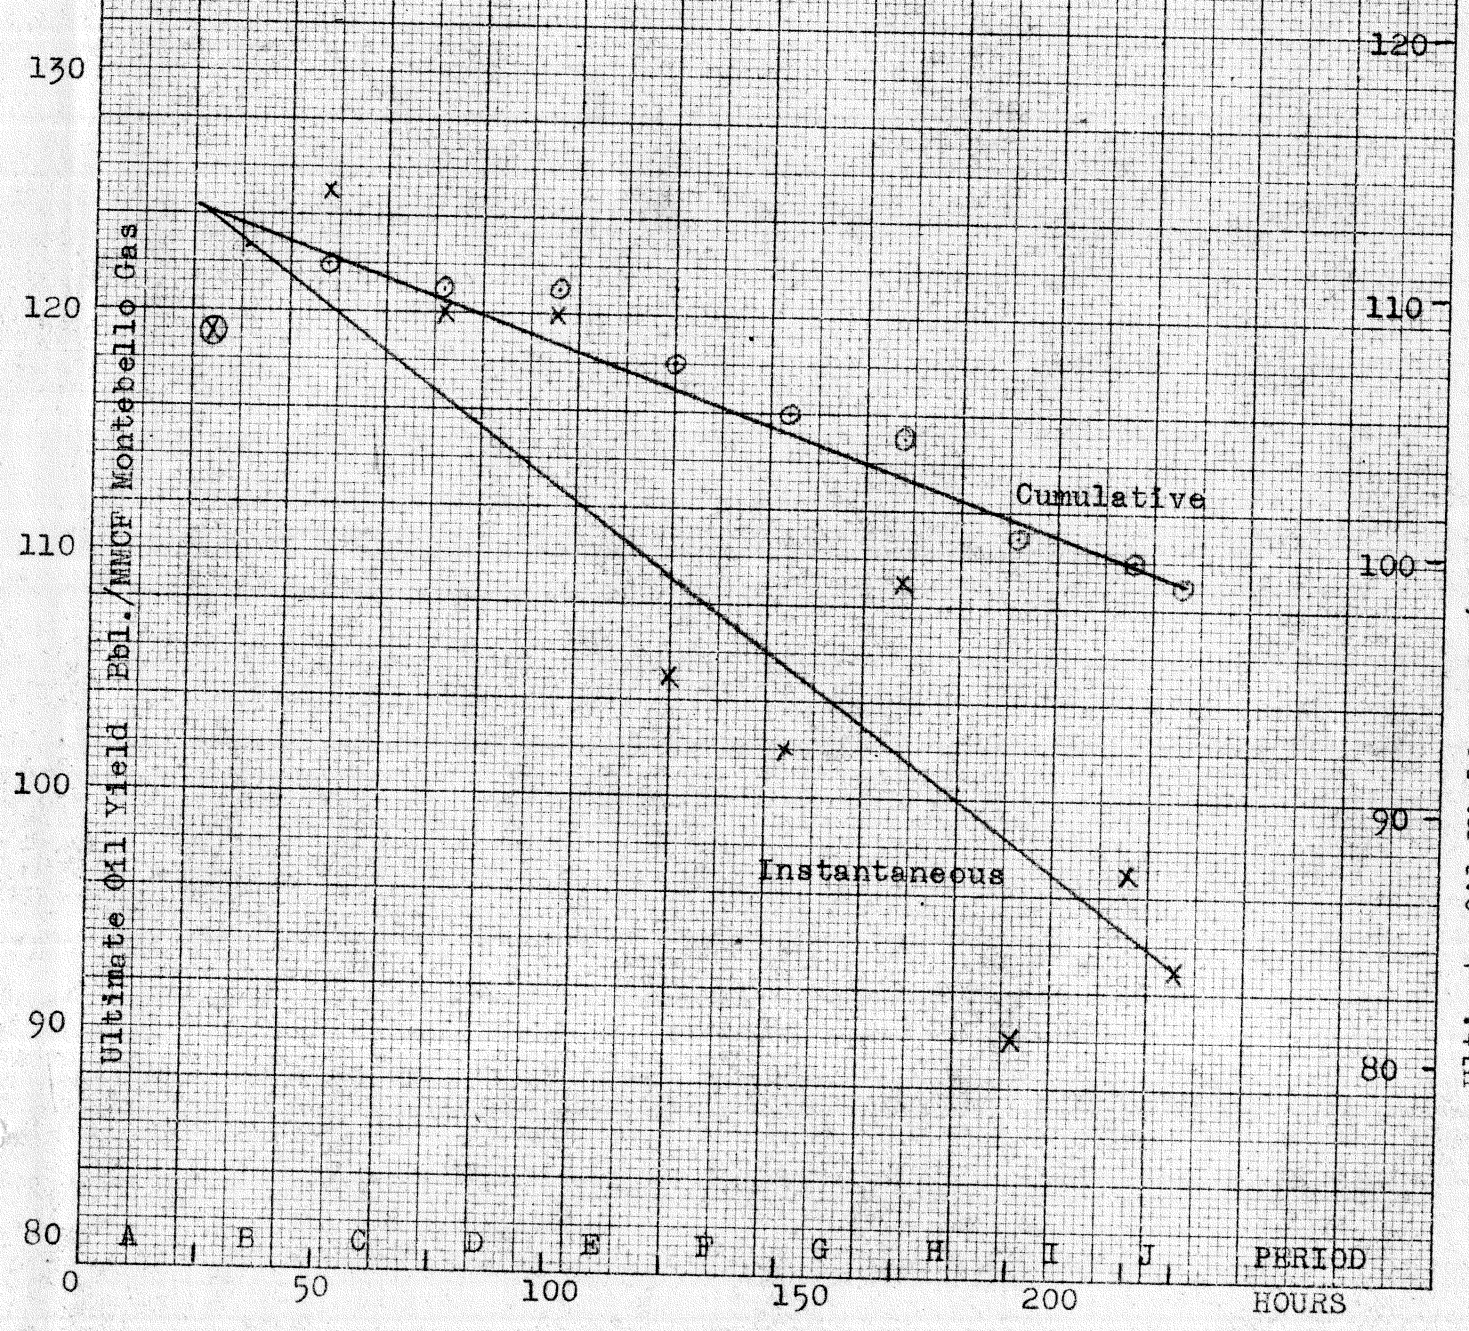

NO. 359-11. 10 x 10 to the half inch, 5th lines accentuated  
Engraving, 7 x 10 in.  
MADE IN U. S. A.  
KEUFFEL & ESSER CO

Figure 5  
MONTEBELLO SYNTHESIS UNIT  
RUN NUMBER 15  
Ultimate Oil Yield vs. Time

Ultimate Oil Yield Bbl./MMCF Brownsville Gas